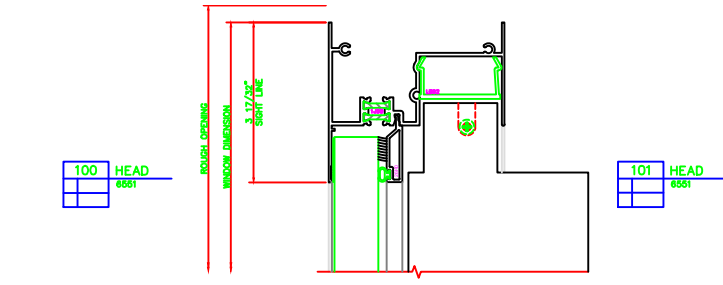

100 HEAD
6551

101 HEAD
6551