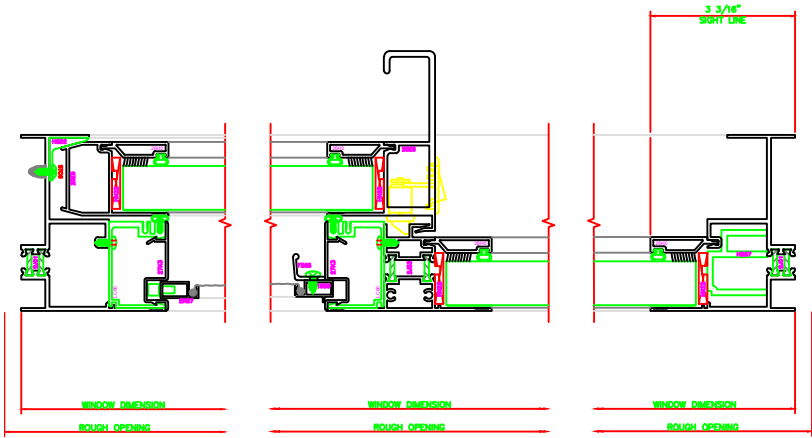

400 JAMB
6551

604 MTG. RAIL
6551

402 JAMB
6551